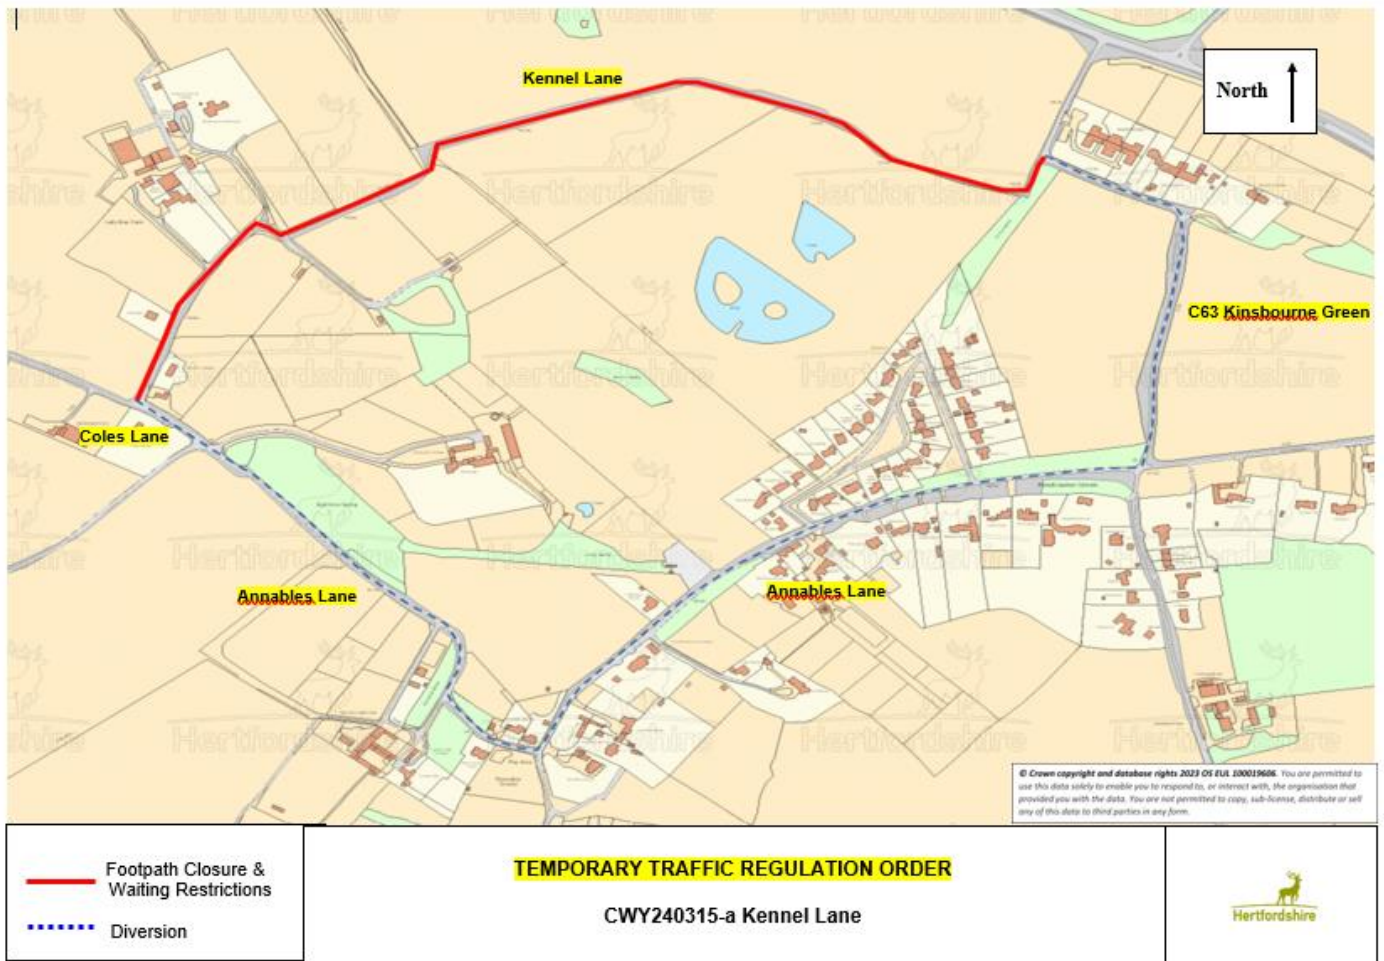

- All local businesses will be open as usual.

Further information:

The permit number for these works is **SDPREP-CWY240315-a**

- *If you have any special needs/circumstances that you would like to discuss with the team then please contact [0844 225 3336](tel:08442253336) During working hours 09.00 and 5.00pm or CSCHighways@hertfordshire.gov.uk - By phone on 0300 123 4047.*

We understand these works may be an inconvenience to you, however, we ask you to support us as we make the necessary improvements.

For live traffic information and news across Hertfordshire, please follow us on social.